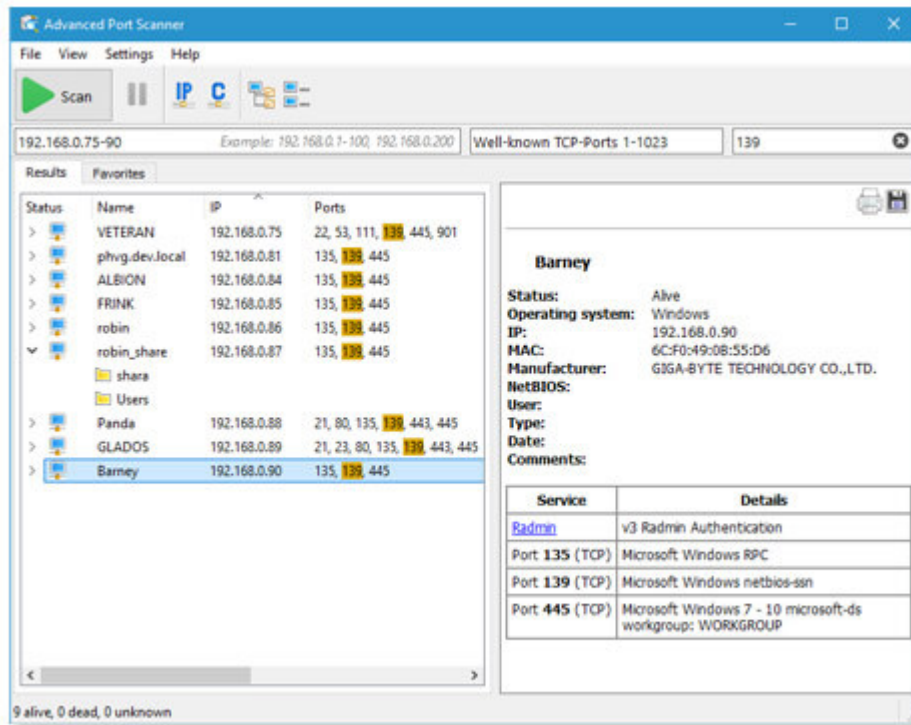

Advanced Port Scanner – free and fast port scanner

Archived: 2026-04-02 11:50:11 UTC

Advanced Port Scanner

Advanced Port Scanner is a free network scanner allowing you to quickly find open ports on network computers and retrieve versions of programs running on the detected ports. The program has a user-friendly interface and rich functionality.

Key Features

Fast multi-threaded port scanning

Remote access

Getting information about network devices

Wake-On-LAN and Remote PC shutdown

**Easy access
to the resources found**

**Run commands
on a remote computer**